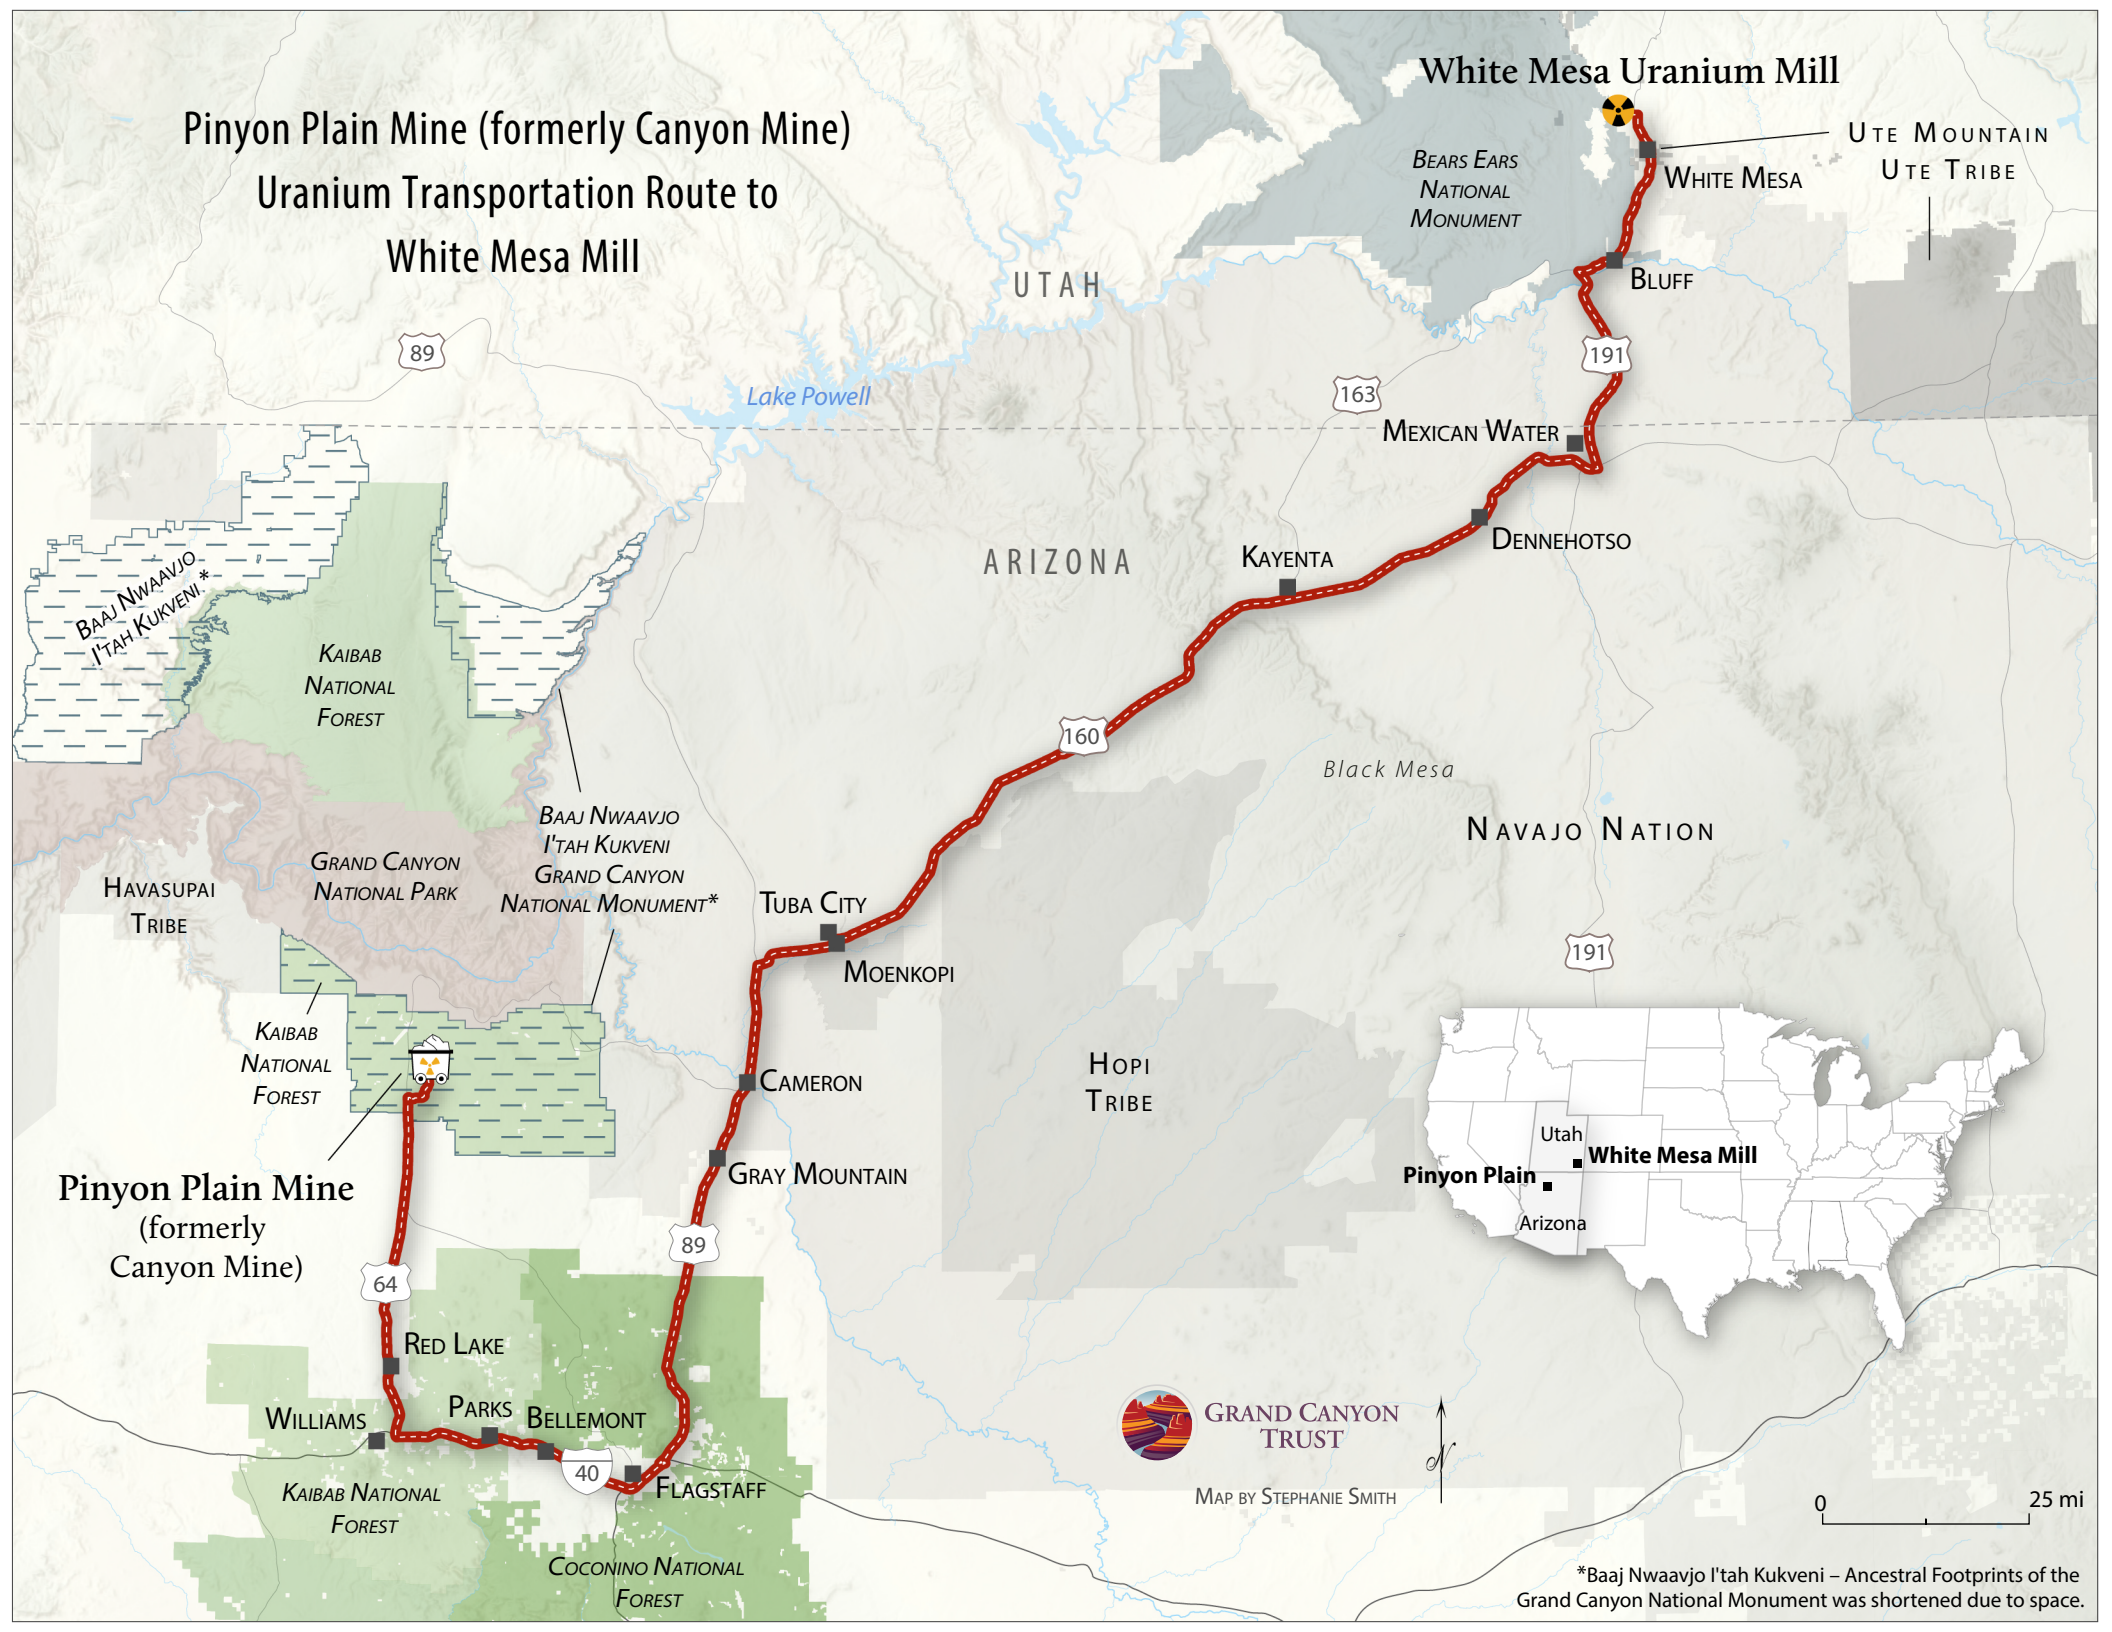

Pinyon Plain Mine (formerly Canyon Mine) Uranium Transportation Route to White Mesa Mill

 **GRAND CANYON TRUST**
MAP BY STEPHANIE SMITH

0 25 mi

*Baaj Nwaavjo I'tah Kukveni – Ancestral Footprints of the Grand Canyon National Monument was shortened due to space.