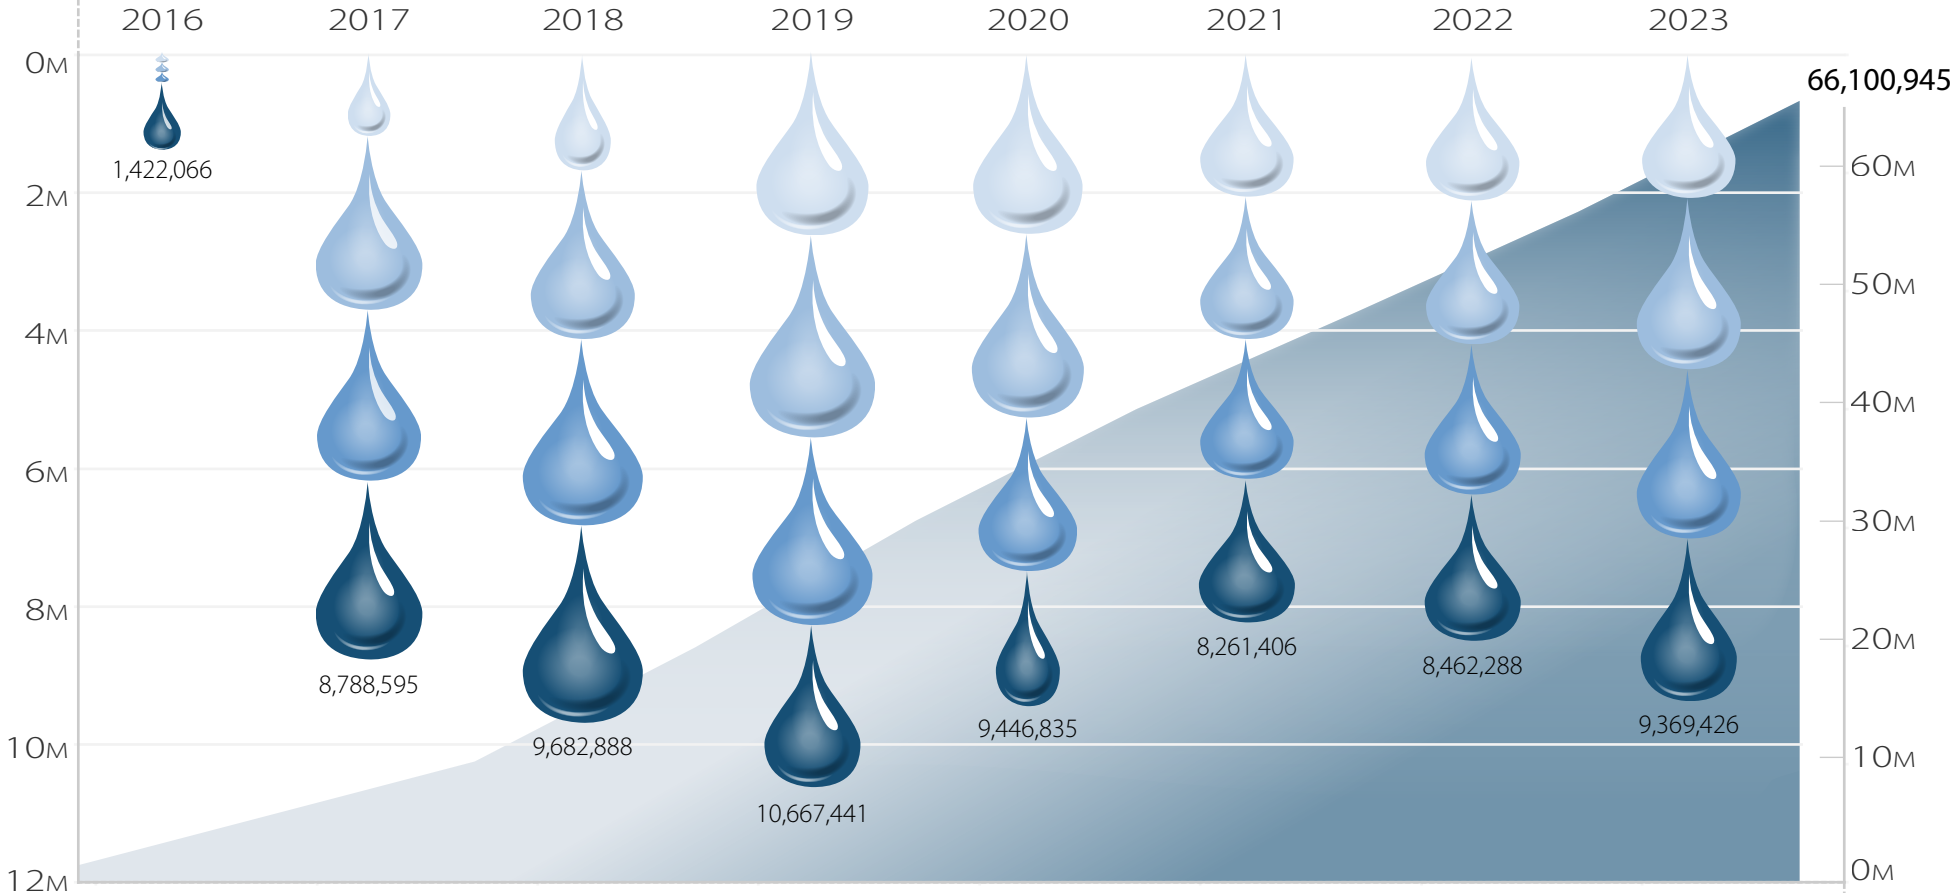

# Groundwater Pumped from Pinyon Plain Mine (formerly Canyon Mine)

Pumped water per quarter in million gallons

-  1st Quarter
-  3rd Quarter
-  2nd Quarter
-  4th Quarter

CREATED BY: STEPHANIE SMITH

Total pumped water in million gallons