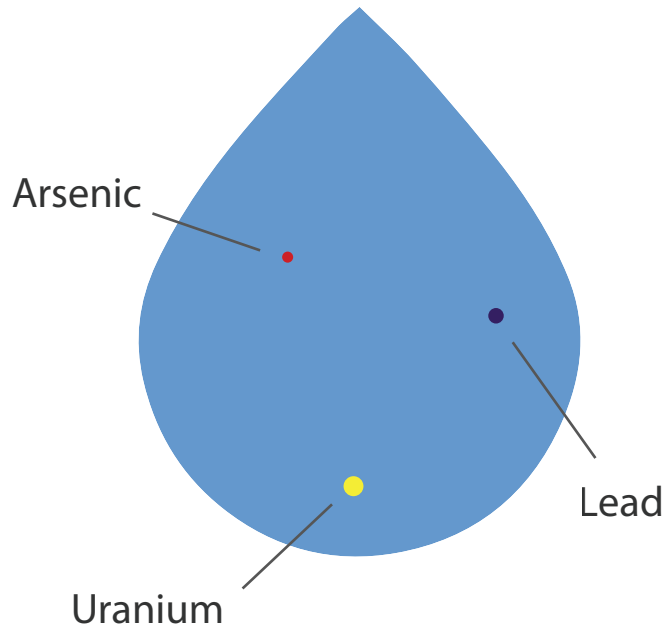

# EPA Maximum Safe Drinking Amount

# Pinyon Plain Mine (formerly Canyon Mine)

2016  
4th Quarter  
Water Sample

2023  
4th Quarter  
Water Sample