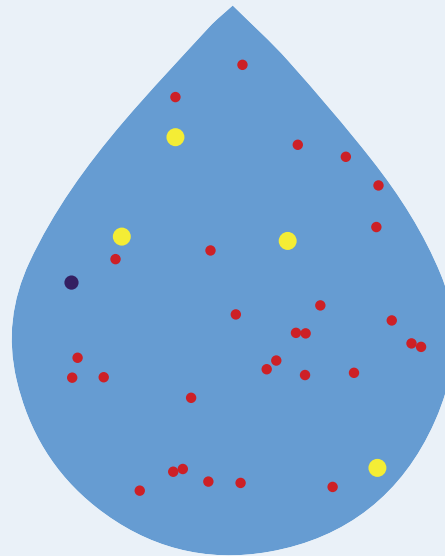

# EPA Maximum Safe Drinking Amount

# Pinyon Plain Mine (formerly Canyon Mine)

2016  
4th Quarter  
Water Sample

2023  
4th Quarter  
Water Sample