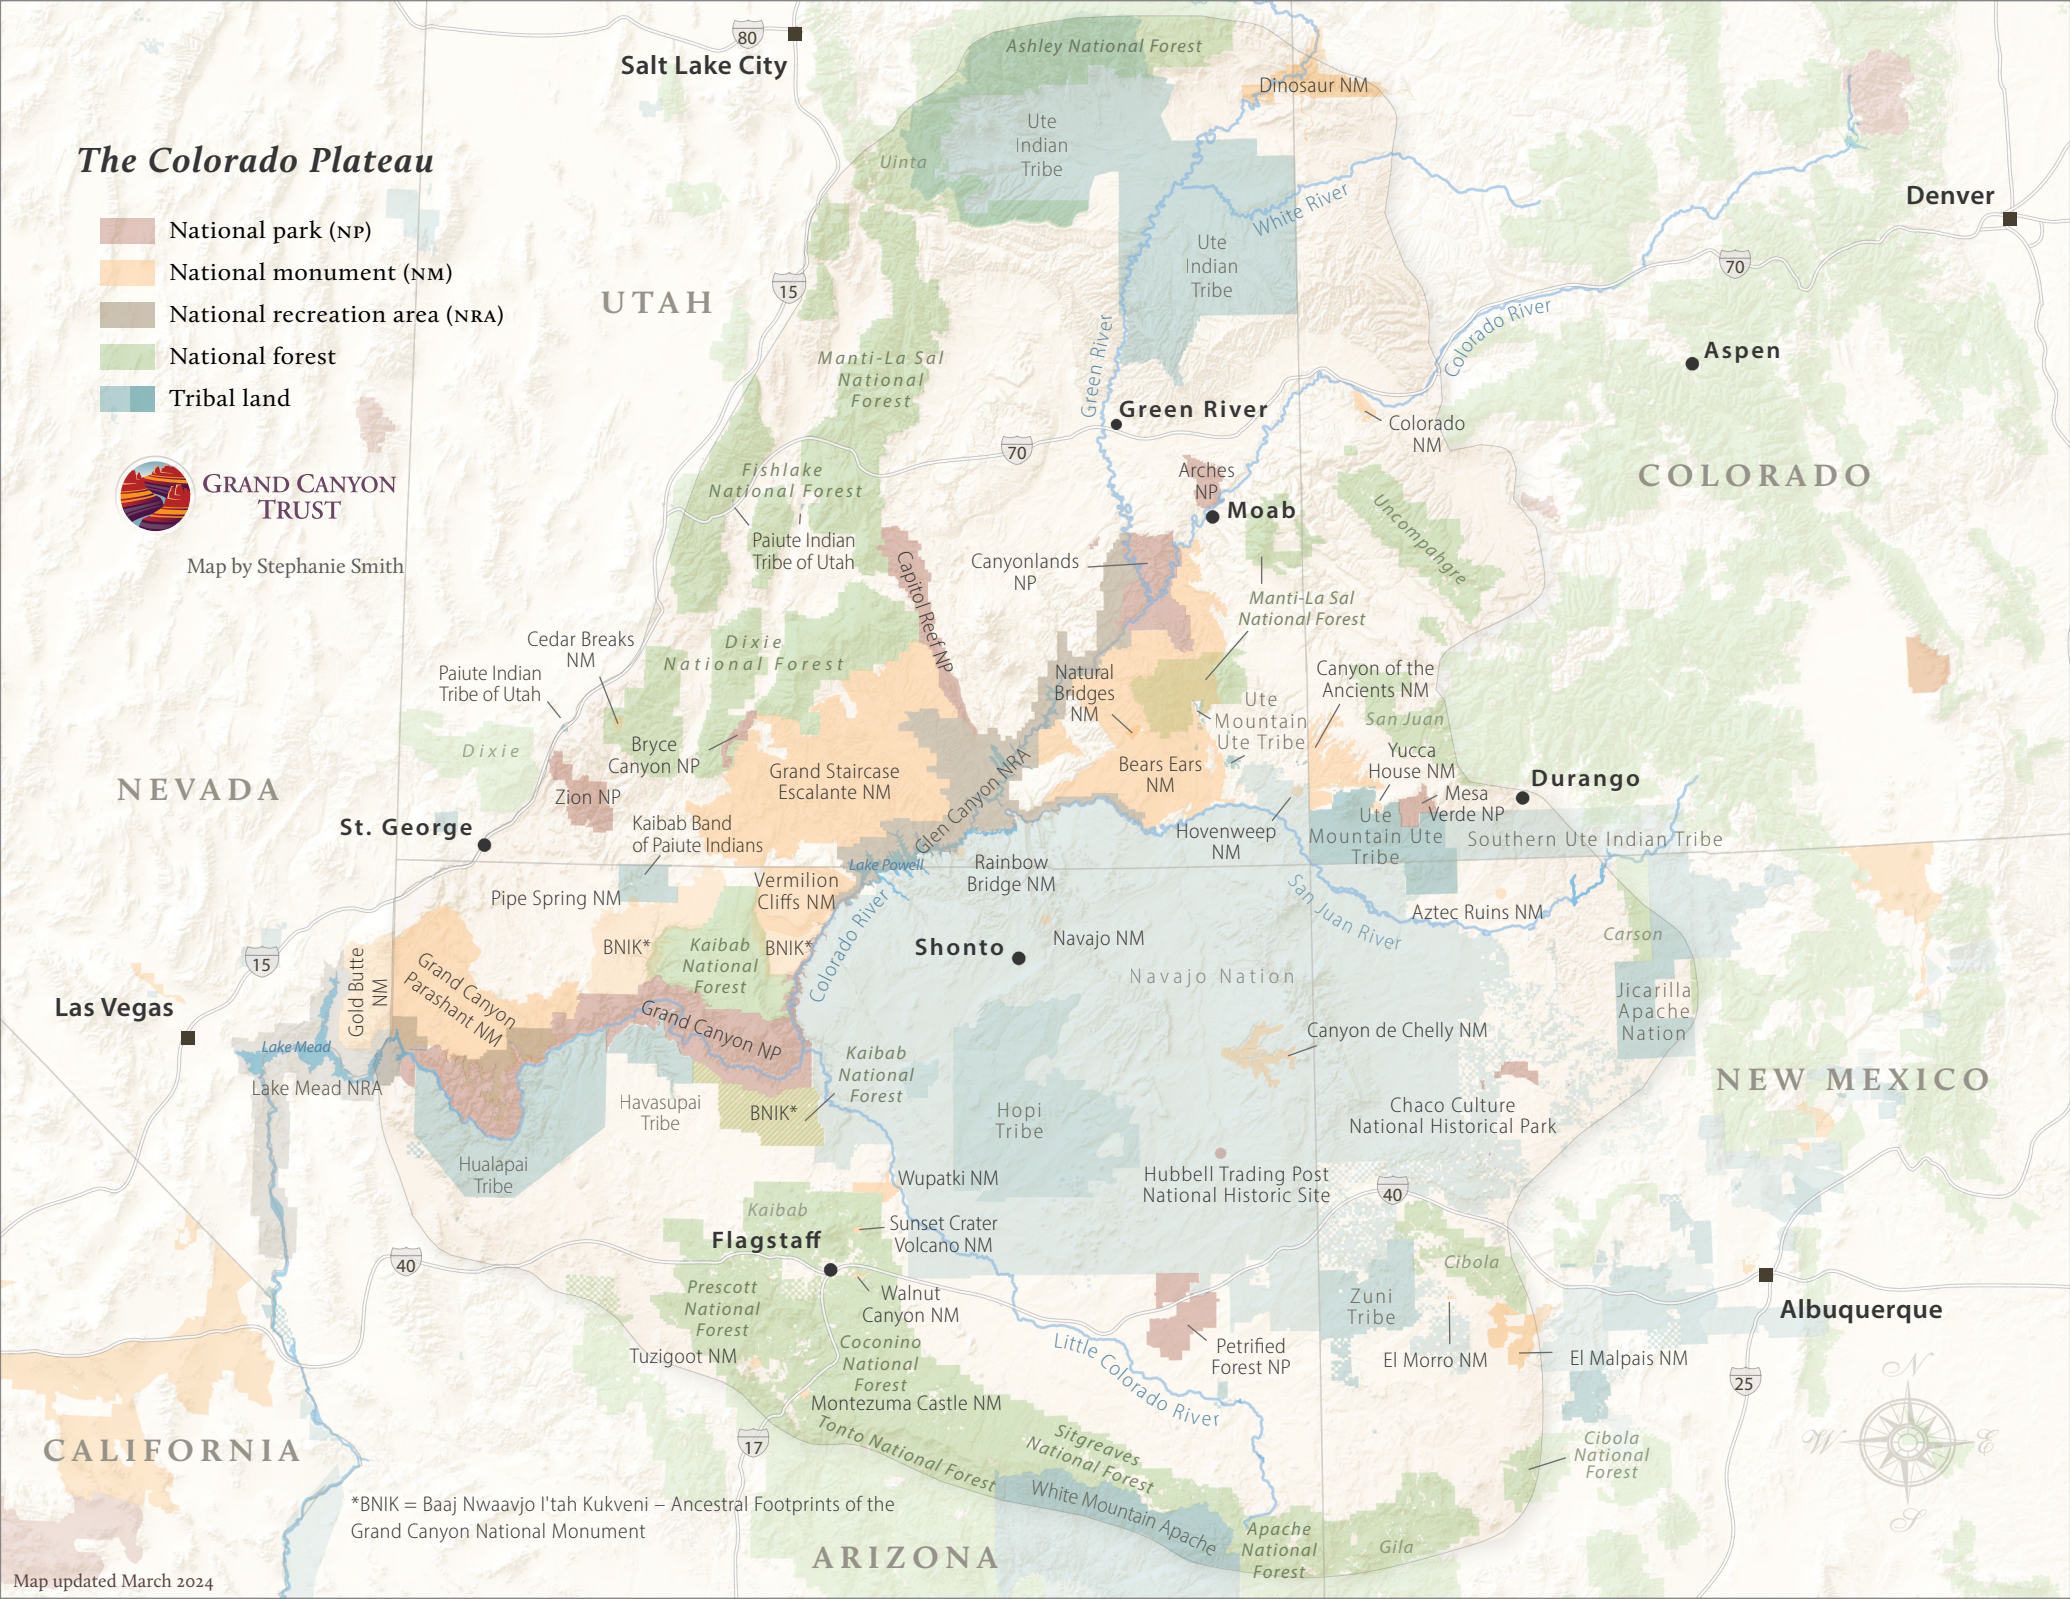

The Colorado Plateau

- National park (NP)
- National monument (NM)
- National recreation area (NRA)
- National forest
- Tribal land

GRAND CANYON TRUST

Map by Stephanie Smith

*BNIK = Baaj Nwaavjo l'tah Kukveni – Ancestral Footprints of the Grand Canyon National Monument